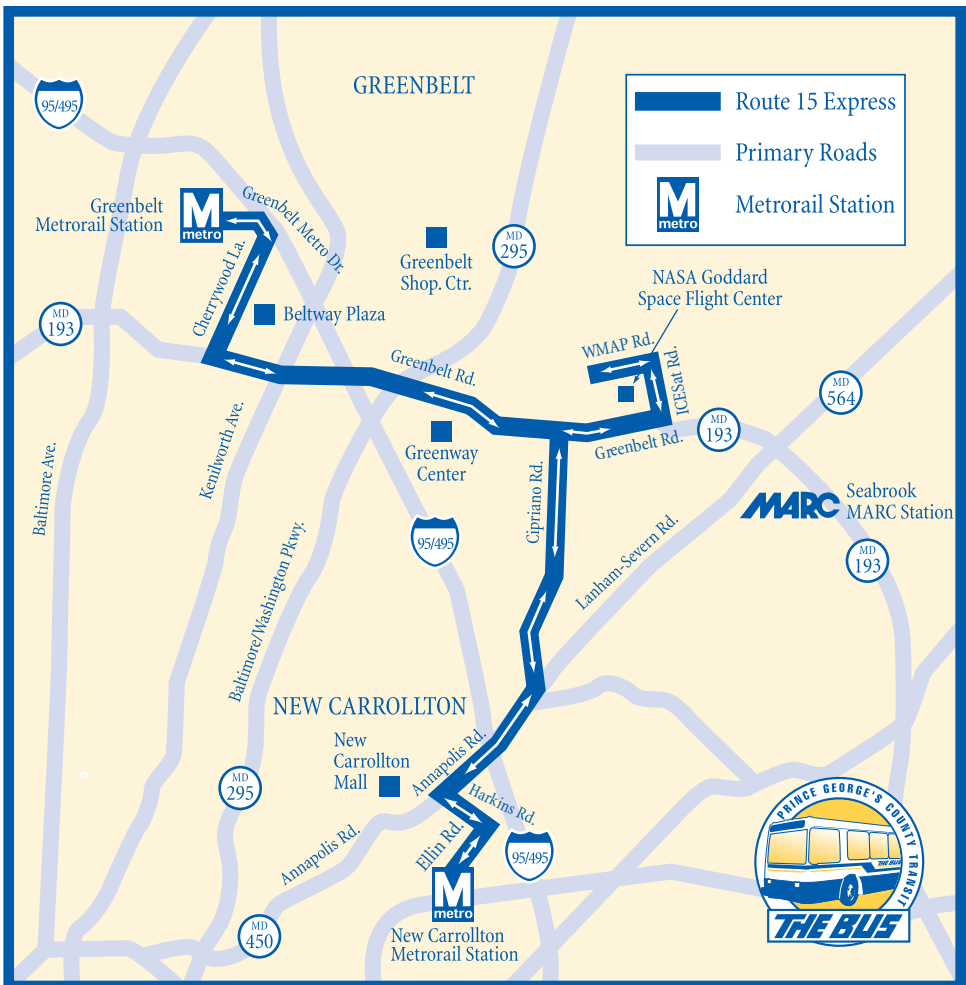

Route 15 Express

Greenbelt Metrorail Station / Goddard Space Flight Center / New Carrollton Metrorail Station

To Greenbelt Metrorail Station

AM NORTHBOUND

New Carrollton Metrorail Station	Goddard Space Flight Visitors Center	Goddard Space Flight Center - Main Gate	Greenbelt Metrorail Station
6:00	6:15	6:20	6:35
6:40	6:55	7:00	7:15
7:20	7:35	7:40	7:55
8:00	8:15	8:20	8:35
8:40	8:55	9:00	9:15
9:20	9:35	9:40	9:55
10:00	10:15	10:20	10:35

To Greenbelt Metrorail Station

PM NORTHBOUND

New Carrollton Metrorail Station	Goddard Space Flight Visitors Center	Goddard Space Flight Center - Main Gate	Greenbelt Metrorail Station
3:00	3:15	3:20	3:35
3:40	3:55	4:00	4:15
4:20	4:35	4:40	4:55
5:00	5:15	5:20	5:35
5:40	5:55	6:00	6:15
6:20	6:35	6:40	6:55
7:00	7:15	7:20	7:20

To New Carrollton Metrorail Station

AM SOUTHBOUND

Greenbelt Metrorail Station	Goddard Space Flight Visitors Center	Goddard Space Flight Center - Main Gate	New Carrollton Metrorail Station
6:00	6:15	6:20	6:35
6:40	6:55	7:00	7:15
7:20	7:35	7:40	7:55
8:00	8:15	8:20	8:35
8:40	8:55	9:00	9:15
9:20	9:35	9:40	9:55
10:00	10:15	10:20	10:35

To New Carrollton Metrorail Station

PM SOUTHBOUND

Greenbelt Metrorail Station	Goddard Space Flight Visitors Center	Goddard Space Flight Center - Main Gate	New Carrollton Metrorail Station
3:00	3:15	3:20	3:35
3:40	3:55	4:00	4:15
4:20	4:35	4:40	4:55
5:00	5:15	5:20	5:35
5:40	5:55	6:00	6:15
6:20	6:35	6:40	6:55
7:00	7:15	7:20	7:35